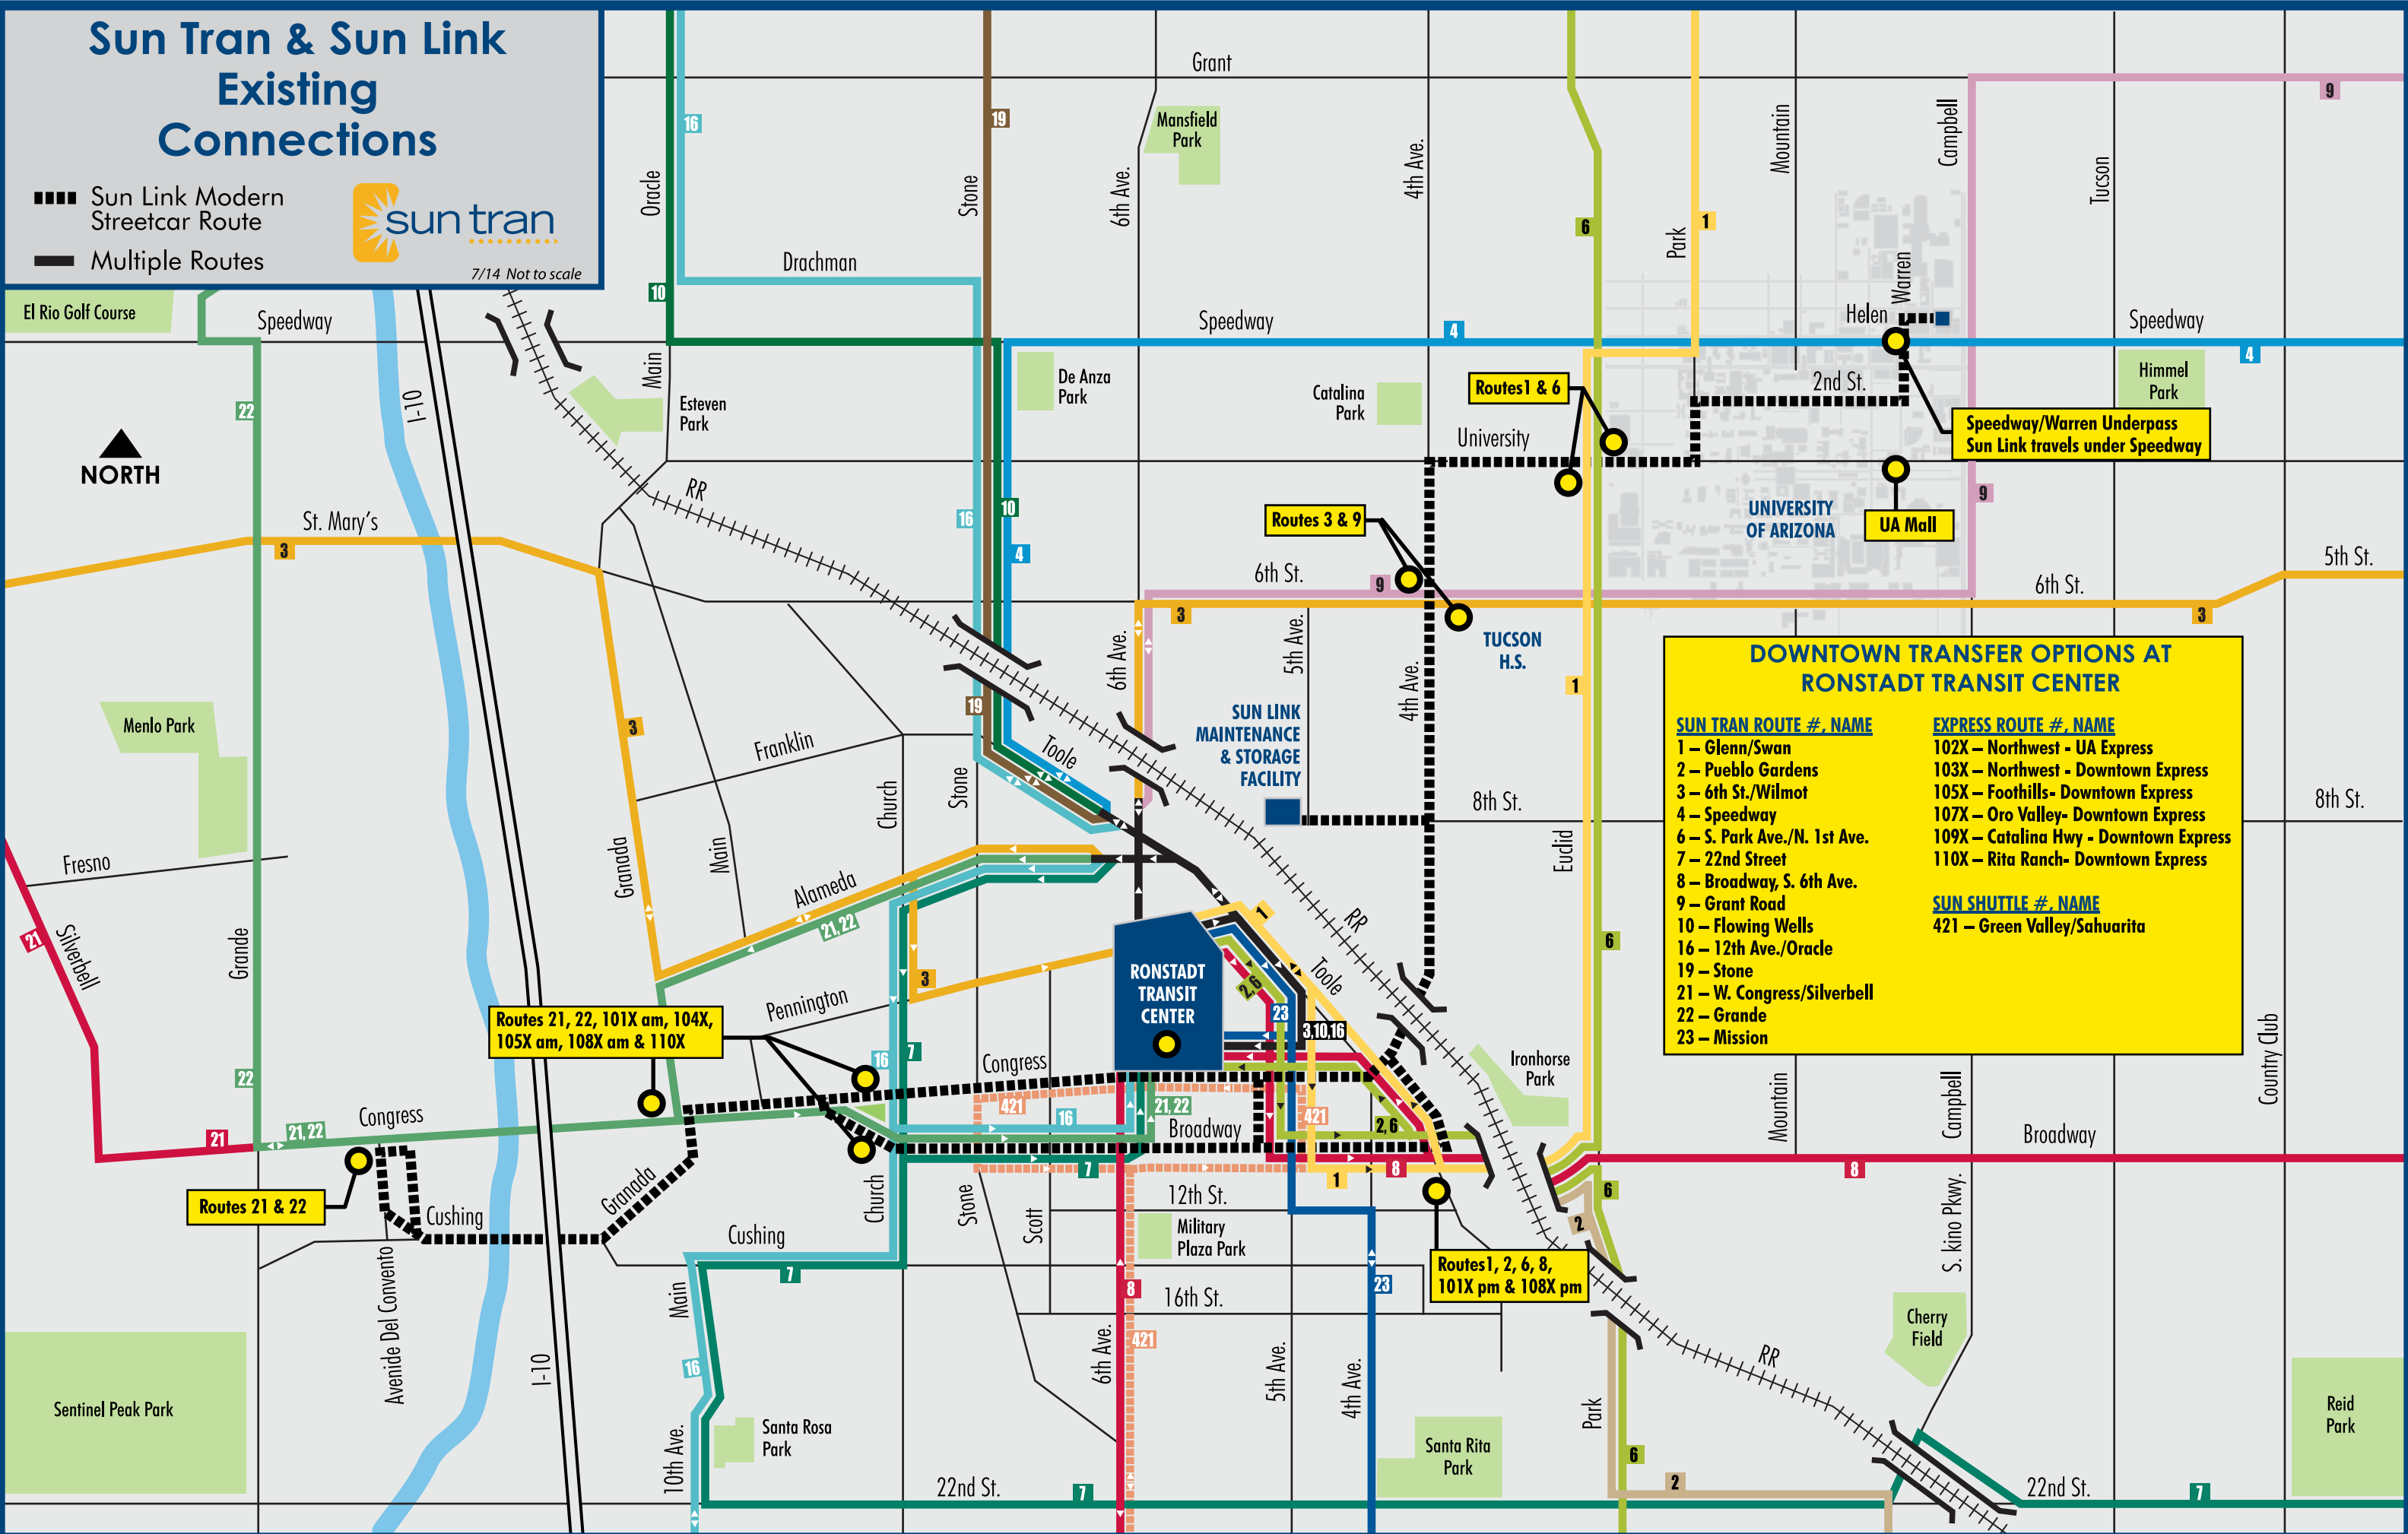

Sun Tran & Sun Link Existing Connections

- Sun Link Modern Streetcar Route
- Multiple Routes

7/14 Not to scale

DOWNTOWN TRANSFER OPTIONS AT RONSTADT TRANSIT CENTER

SUN TRAN ROUTE #, NAME	EXPRESS ROUTE #, NAME
1 - Glenn/Swan	102X - Northwest - UA Express
2 - Pueblo Gardens	103X - Northwest - Downtown Express
3 - 6th St./Wilmot	105X - Foothills- Downtown Express
4 - Speedway	107X - Oro Valley- Downtown Express
6 - S. Park Ave./N. 1st Ave.	109X - Catalina Hwy - Downtown Express
7 - 22nd Street	110X - Rita Ranch- Downtown Express
8 - Broadway, S. 6th Ave.	
9 - Grant Road	
10 - Flowing Wells	
16 - 12th Ave./Oracle	
19 - Stone	
21 - W. Congress/Silverbell	
22 - Grande	
23 - Mission	
	SUN SHUTTLE #, NAME
	421 - Green Valley/Sahuarita

Routes 21, 22, 101X am, 104X, 105X am, 108X am & 110X

Routes 21 & 22

Routes 1, 2, 6, 8, 101X pm & 108X pm

Speedway/Warren Underpass Sun Link travels under Speedway